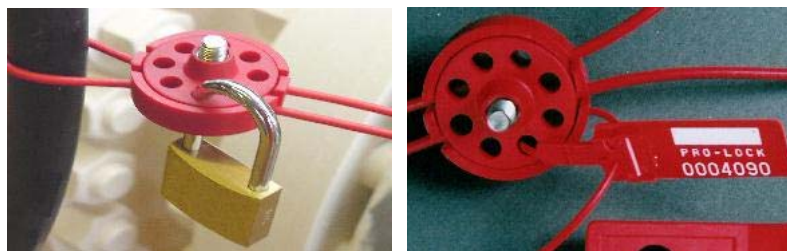

Pro-lock Needle valve lockouts secure the handles of the valves and prevent them from being operated. Pro-lock valve lockouts are durable and will not rust or corrode as they are molded from polypropylene and contain only stainless steel internal parts. Ideally a Needle valve handles will be supplied pre-drilled. If not pro-lock, only requires a 4mm hole to be drilled at a suitable point.

Pro-lock Needle valve lockouts are available in red, green, and yellow for easy identification of the employees using the devices, the contents of the pipework being isolated, or whether the valve is locked open, closed or part of a wider isolation.

See Also: [Ball Valve](#) - [Gate Valve](#) - [Butterfly Valve](#) - [Needle Valve](#)

Optional use of padlocks (maximum 6mm shackle diameter) or seals for evidence of tamper.