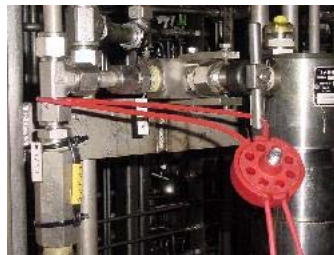

## Needle Valve Lockout

**Reusable Cable Lock for the:  
Needle Valve and More  
All with or without padlocks or security seals.**

Pro-lock Needle valve lockout

**provides a secure method for isolating needle valves and most other valve types.**

See Also: [Ball Valve](#) - [Gate Valve](#) - [Butterfly Valve](#) - [Needle Valve](#)

Pro-lock Needle valve lockouts secure the handles of the valves and prevent them from being operated. Pro-lock valve lockouts are durable and will not rust or corrode as they are molded from polypropylene and contain only stainless steel internal parts. Ideally a Needle valve handles will be supplied pre-drilled. If not pro-lock, only requires a 4mm hole to be drilled at a suitable point.

**Pro-lock Needle valve lockouts are available in red, green, and yellow for easy identification of the employees using the devices, the contents of the pipework being isolated, or whether the valve is locked open, closed or part of a wider isolation.**

See Also: [Ball Valve](#) - [Gate Valve](#) - [Butterfly Valve](#) - [Needle Valve](#)

Optional use of padlocks (maximum 6mm shackle diameter) or seals for evidence of tamper.

[Compare Pro-Lock with other Lockout Systems](#)