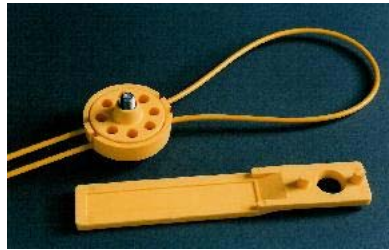

## Gate Valve Lockout

**Reusable Cable Lock for the:  
Gate Valve and More  
All with or without padlocks or security seals.**

Pro-lock Gate valve lockout

**provides a secure method for isolating gate valves and most other valve types.**

See Also: [Ball Valve](#) - [Gate Valve](#) - [Butterfly Valve](#) - [Needle Valve](#)

Pro-lock gate valve lockouts secure the handles of the valves and prevent them from being operated. Pro-lock valve lockouts are durable and will not rust or corrode as they are molded from polypropylene and contain only stainless steel internal parts.

Pro-lock gate valve lockouts are available in red, green, and yellow for easy identification of the employees using the devices, the contents of the pipework being isolated, or whether the valve is locked open, closed or part of a wider isolation.

See Also: [Ball Valve](#) - [Gate Valve](#) - [Butterfly Valve](#) - [Needle Valve](#)

Optional use of padlocks (maximum 6mm shackle diameter) or seals for evidence of tamper.

[Compare Pro-Lock with other Lockout Systems](#)