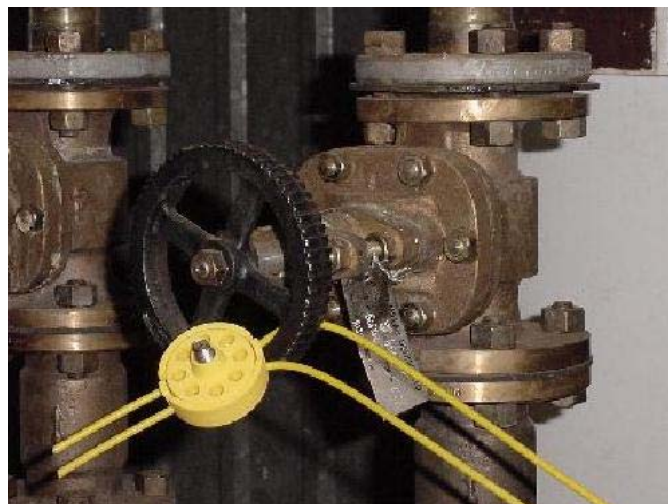

## Gate Valve Lockout

**Reusable Cable Lock for the:  
Gate Valve and More  
All with or without padlocks or security seals.**

Pro-lock Gate valve lockout

**provides a secure method for isolating gate valves and most other valve types.**

See Also: [Ball Valve](#) - [Gate Valve](#) - [Butterfly Valve](#) - [Needle Valve](#)

Pro-lock gate valve lockouts secure the handles of the valves and prevent them from being operated. Pro-lock valve lockouts are durable and will not rust or corrode as they are molded from polypropylene and contain only stainless steel internal parts.

Pro-lock gate valve lockouts are available in red, green, and yellow for easy identification of the employees using the devices, the contents of the pipework being isolated, or whether the valve is locked open, closed or part of a wider isolation.

See Also: [Ball Valve](#) - [Gate Valve](#) - [Butterfly Valve](#) - [Needle Valve](#)

Optional use of padlocks (maximum 6mm shackle diameter) or seals for evidence of tamper.

[Compare Pro-Lock with other Lockout Systems](#)